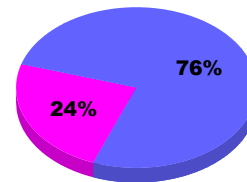

YTD Status Quo Clubs 2011-2012

Status Quo Clubs Compared to Status Quo Members

Legend: Status Quo Clubs (Cyan), Total Status Quo Members (Green)

MEMBERSHIP

Membership Results
2011-2012

Membership
2010-2011

Month	Net Memb Goal	Actual New Memb	Actual Dropped Memb	Gain/Loss of Memb	Gain/Loss of Memb
Jul/Aug/Sep		20	-32	-12	-27
Totals		20	-32	-12	-27

Membership Results 2011-2012

Goal, New, Dropped, Gain/Loss

Legend: Goal (Cyan), Actual (Green), Dropped (Yellow), Gain Loss (Magenta)

Comparison of Membership Gain/Loss

Current Year Compared to the Previous Year

Legend: Current Year (Cyan), Previous Year (Green)

Gender Comparison 2011-2012

Jul/Aug/Sep

Legend: Male (Blue), Female (Magenta)